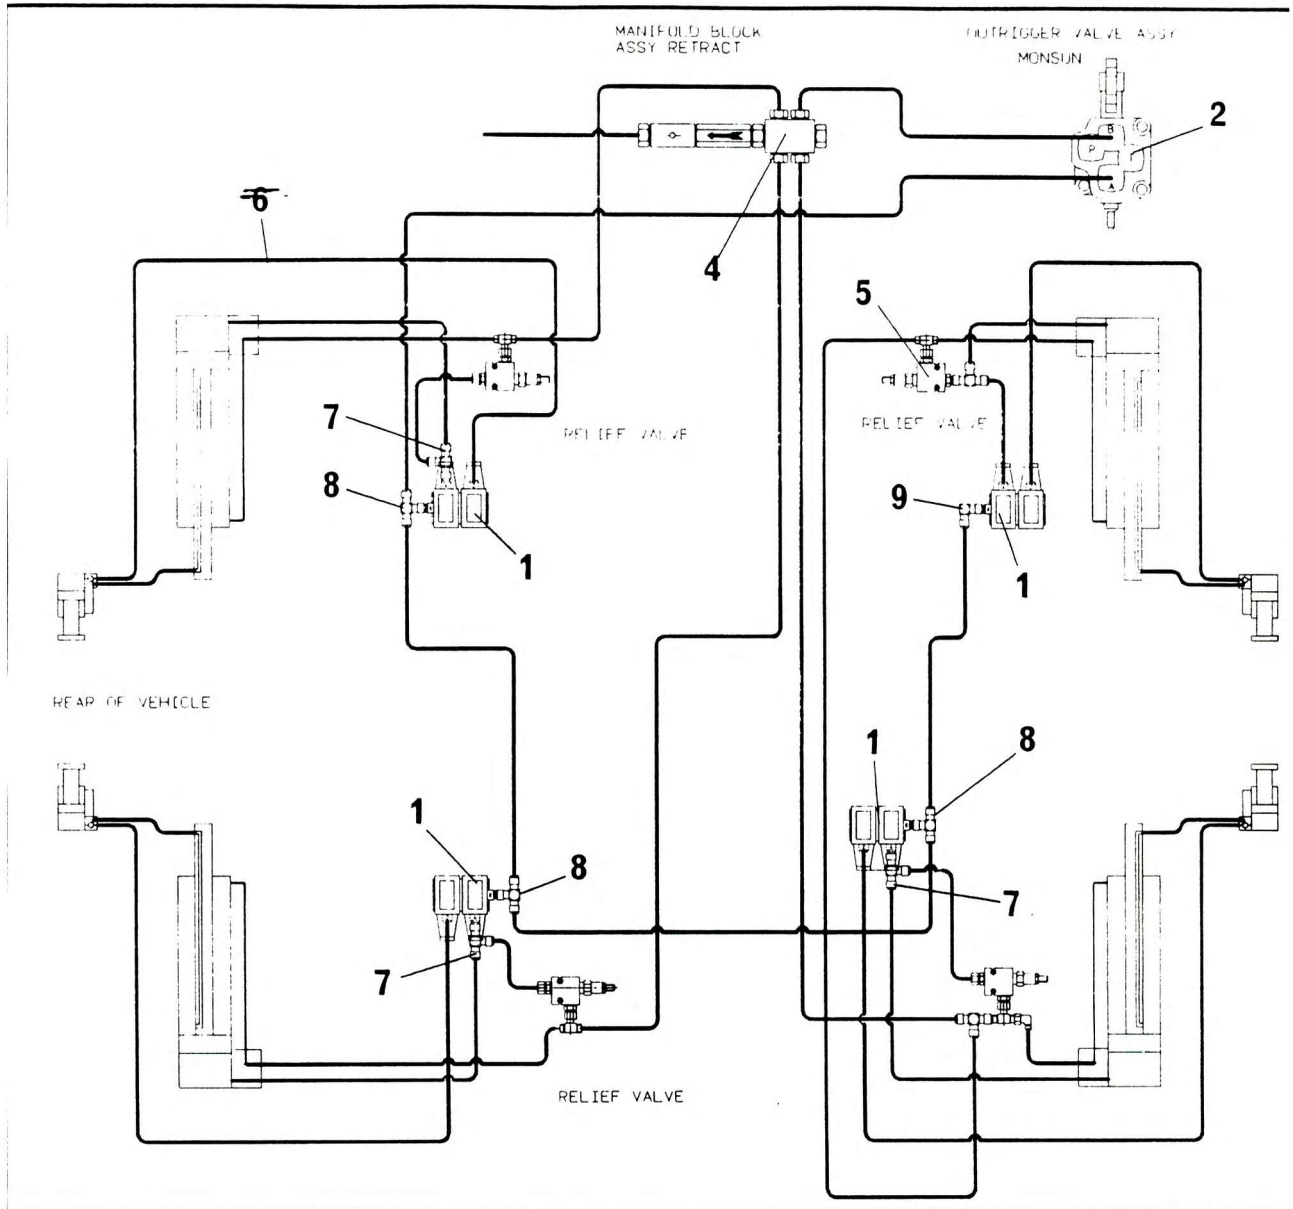

HYDRAULIC SYSTEM OUTRIGGERS

NO.	PART NO.	QTY.	DESCRIPTION	NO.	PART NO.	QTY.	DESCRIPTION
1 +	6-926-990250	4	Outrigger Valve Assy				
2 +	6-926-990464	1	Outrigger Valve Assy - Monsun				
4 +	6-926-990463	1	Manifold Block Assy				
5 +	6-926-990314	4	Valve Assy Relief				
6 +	6-543-991471	1	Hose Set Outriggers				
7	7-447-060634	3	Female Run Tee				
8	7-447-060635	3	Branch Tee				
9	7-447-060633	1	Tee				